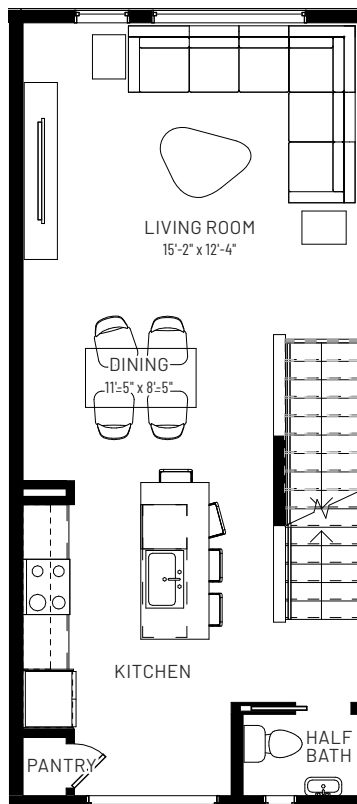

LINDEN PARK

AT ERIN RIDGE NORTH

MODEL 16

2 BEDROOMS
2.5 BATHS
1,299 SQ.FT.

GROUND FLOOR
191 SQ.FT.

MAIN FLOOR
576 SQ.FT.

UPPER FLOOR
532 SQ.FT.