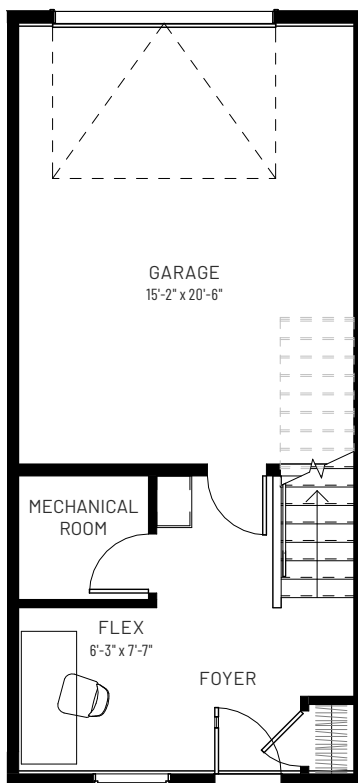

LINDEN PARK

AT ERIN RIDGE NORTH

MODEL 16

2 BEDROOMS
2.5 BATHS
1,299 SQ.FT.

GROUND FLOOR
191 SQ.FT.

MAIN FLOOR
576 SQ.FT.

UPPER FLOOR
532 SQ.FT.